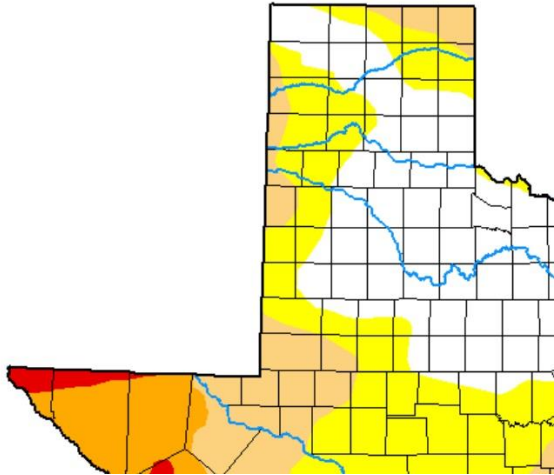

U.S. Drought Monitor Comparisons, 2020-24

Apr 23, 2024

Apr 26, 2022

Apr 28, 2020

Apr 26, 2023

Apr 27, 2021

Drought Classification

- None
- D0 (Abnormally Dry)
- D1 (Moderate Drought)

- D2 (Severe Drought)
- D3 (Extreme Drought)

- D4 (Exceptional Drought)
- No Data

Soil Moisture
Texas A&M AgriLife
Field 403 (conv till, bedded)
Acuff Loam
20" depth
Apr 26, 2024