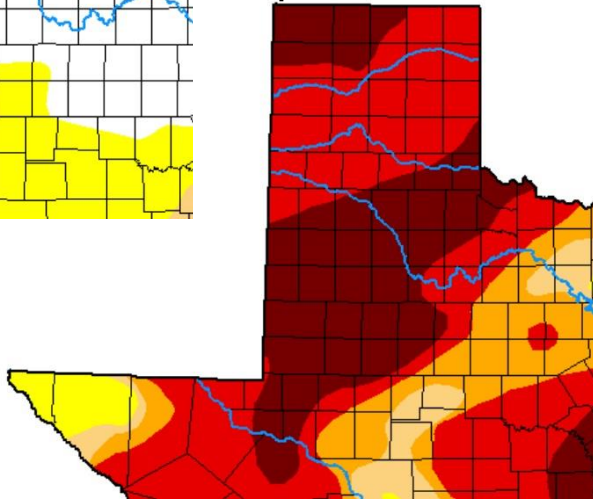

U.S. Drought Monitor Comparisons, 2020-24

Apr 23, 2024

Apr 26, 2022

Apr 28, 2020

Apr 26, 2023

Apr 27, 2021

Drought Classification

- None
- D0 (Abnormally Dry)
- D1 (Moderate Drought)

- D2 (Severe Drought)
- D3 (Extreme Drought)

- D4 (Exceptional Drought)
- No Data

Soil Moisture
Texas A&M AgriLife
Field 403 (conv till, bedded)
Acuff Loam
20" depth
Apr 26, 2024