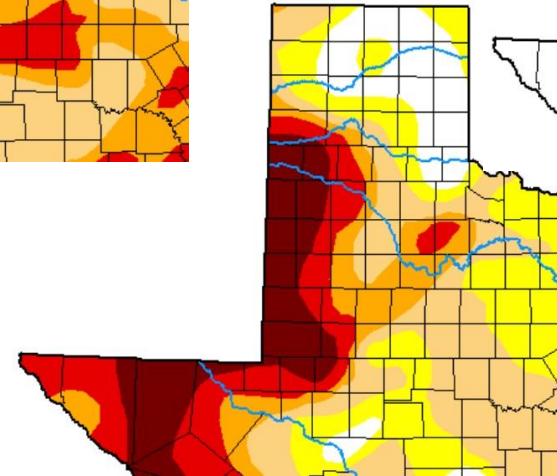

U.S. Drought Monitor Comparisons, 2020-24

Apr 23, 2024

Apr 26, 2022

Apr 28, 2020

Apr 26, 2023

Apr 27, 2021

Drought Classification

- None
- D0 (Abnormally Dry)
- D1 (Moderate Drought)

- D2 (Severe Drought)
- D3 (Extreme Drought)

- D4 (Exceptional Drought)
- No Data

Soil Moisture
Texas A&M AgriLife
Field 403 (conv till, bedded)
Acuff Loam
20" depth
Apr 26, 2024