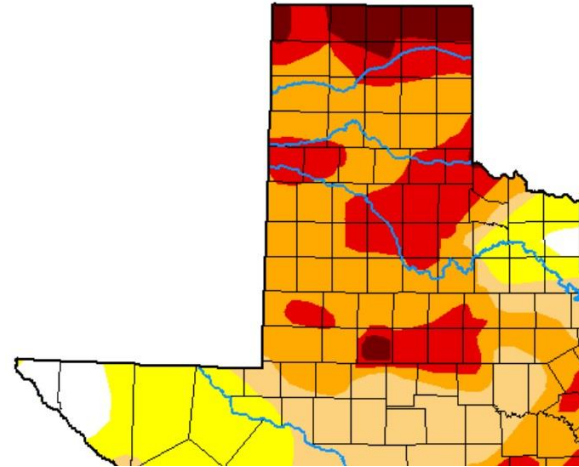

U.S. Drought Monitor Comparisons, 2020-24

Apr 23, 2024

Apr 26, 2022

Apr 28, 2020

Apr 26, 2023

Apr 27, 2021

Drought Classification

- None
- D0 (Abnormally Dry)
- D1 (Moderate Drought)

- D2 (Severe Drought)
- D3 (Extreme Drought)

- D4 (Exceptional Drought)
- No Data

Soil Moisture
Texas A&M AgriLife
Field 403 (conv till, bedded)
Acuff Loam
20" depth
Apr 26, 2024