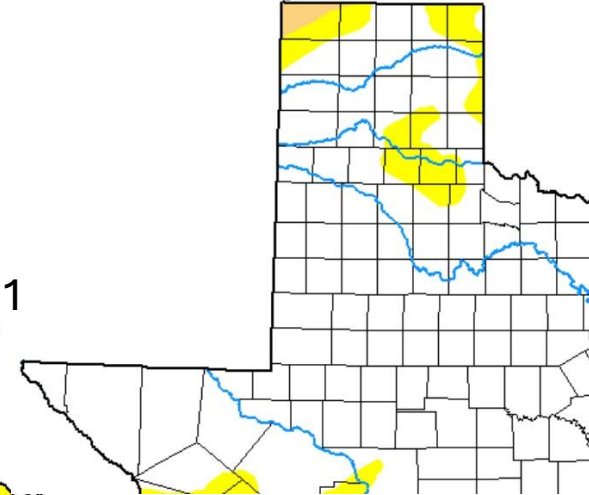

U.S. Drought Monitor Comparisons, 2020-24

Apr 23, 2024

Apr 26, 2022

Apr 28, 2020

Apr 26, 2023

Apr 27, 2021

Drought Classification

- None
- D0 (Abnormally Dry)
- D1 (Moderate Drought)

- D2 (Severe Drought)
- D3 (Extreme Drought)

- D4 (Exceptional Drought)
- No Data

Soil Moisture
Texas A&M AgriLife
Field 403 (conv till, bedded)
Acuff Loam
20" depth
Apr 26, 2024